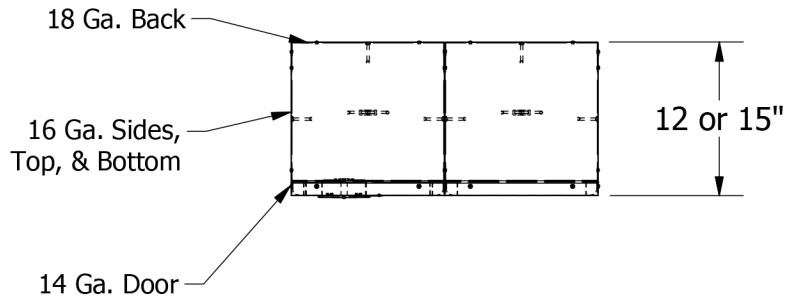

2

1

72" High Single Tier Jorgenson Athletic Locker Locker

Allow $\frac{1}{16}$ " growth per frame

2

1

Jorgenson Lockers

1239 South 700 West
Salt Lake City, UT 84104
101 Johnston Circle
Palmetto, GA 30268