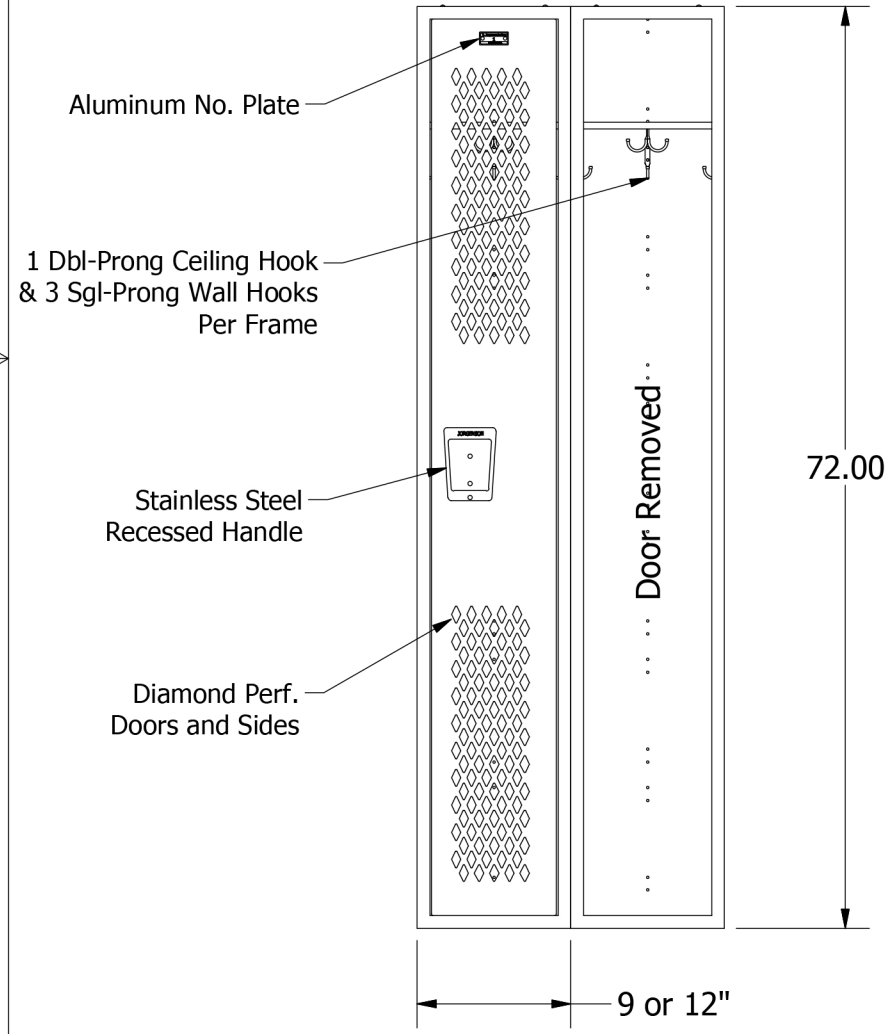

2

1

72" High Single Tier Jorgenson Athletic Locker Locker

Allow $\frac{1}{16}$ " growth per frame

2

1

Jorgenson Lockers

1239 South 700 West
Salt Lake City, UT 84104
101 Johnston Circle
Palmetto, GA 30268